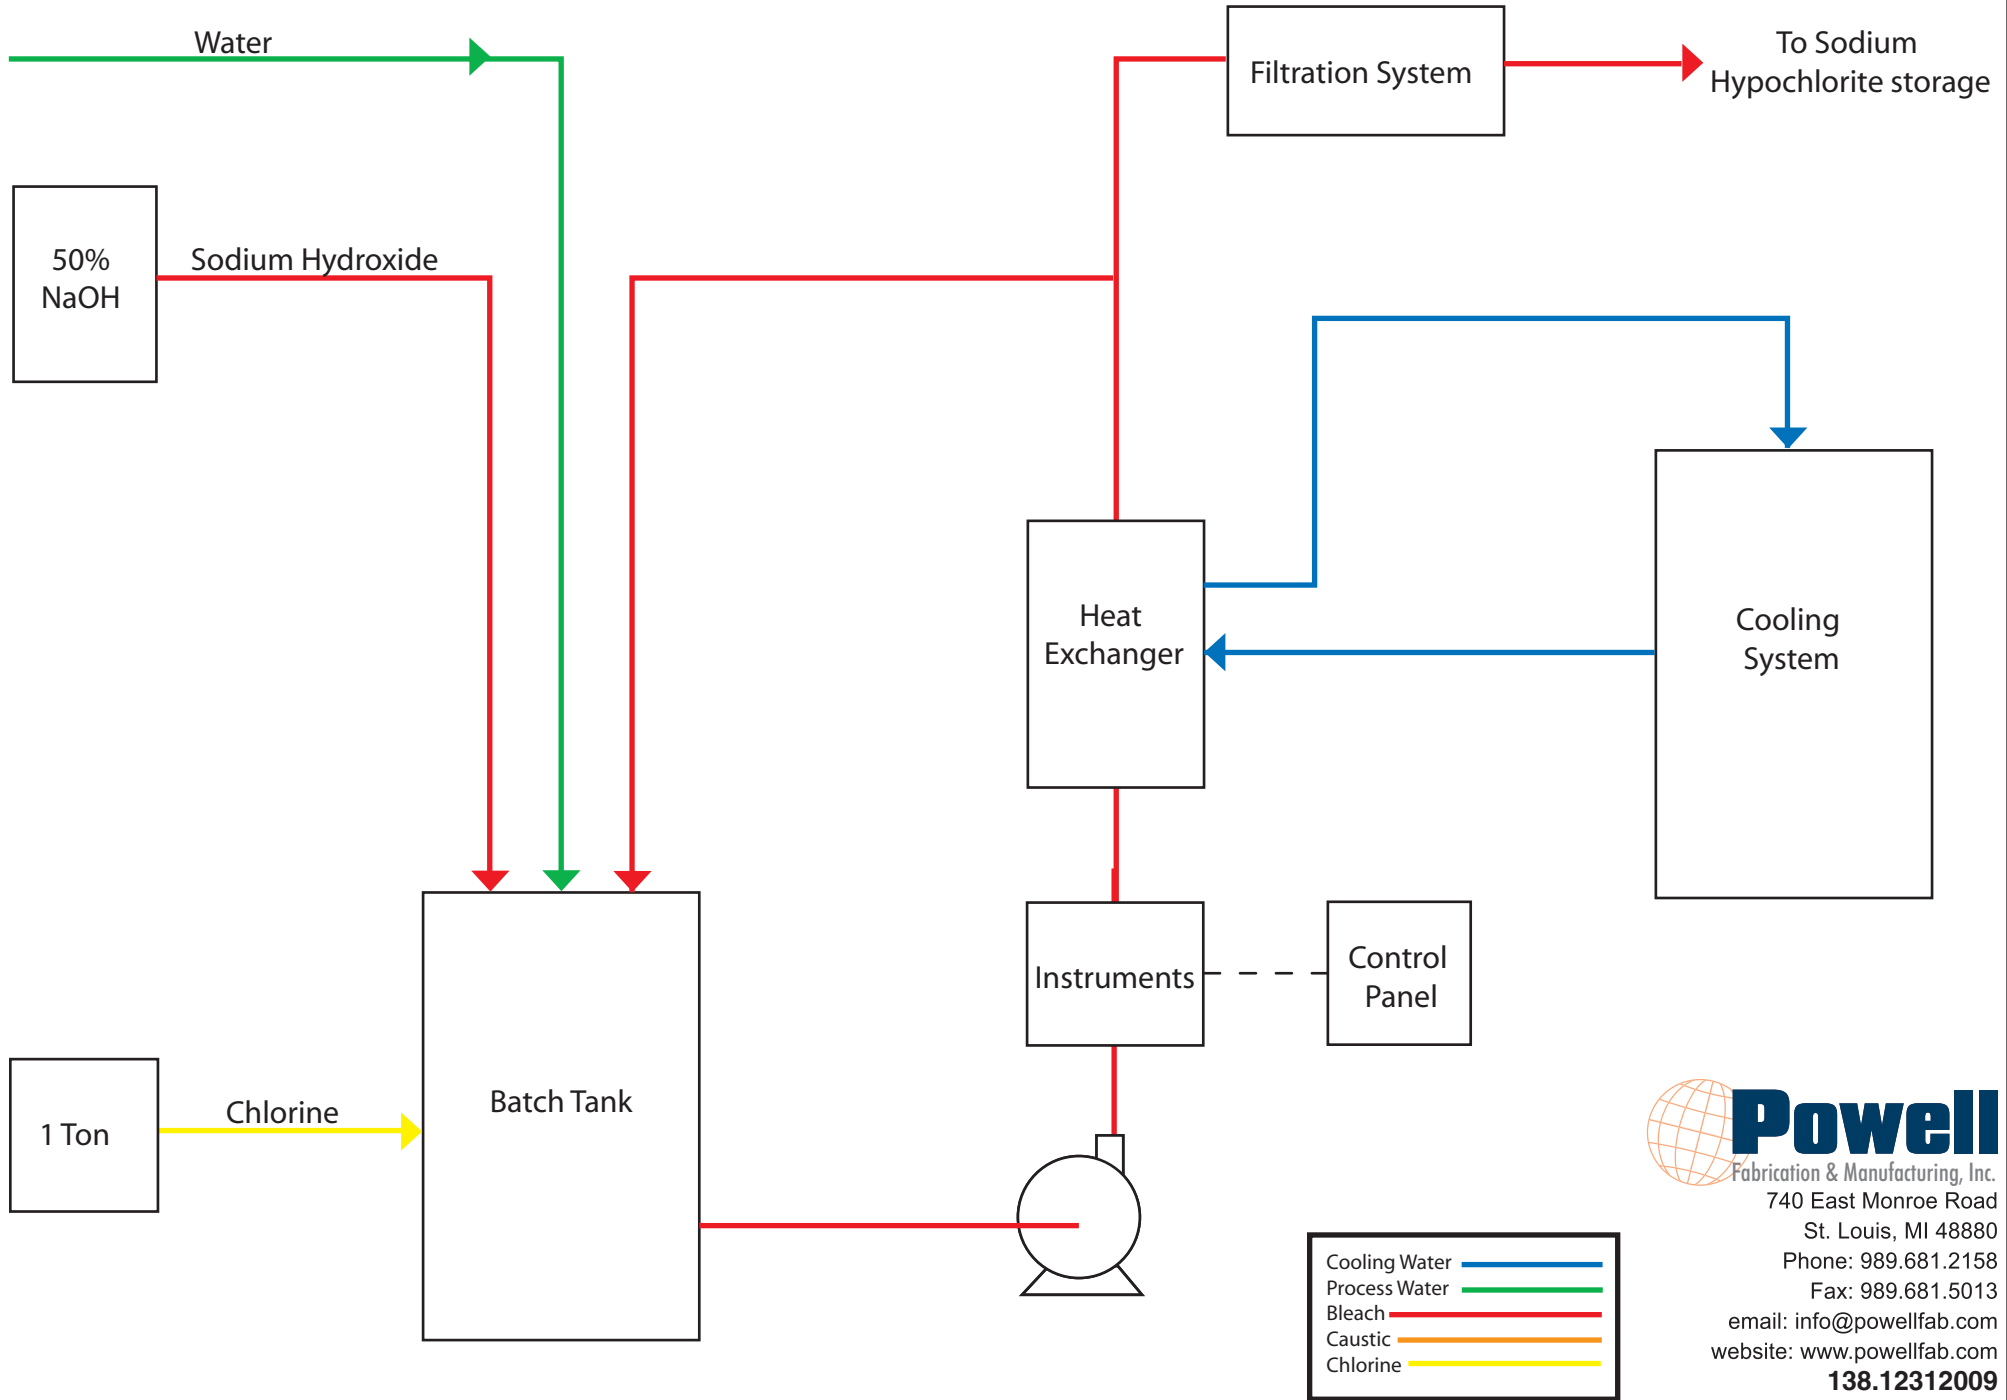

Batch Bleach System Flow Sheet

Powell
 Fabrication & Manufacturing, Inc.
 740 East Monroe Road
 St. Louis, MI 48880
 Phone: 989.681.2158
 Fax: 989.681.5013
 email: info@powellfab.com
 website: www.powellfab.com